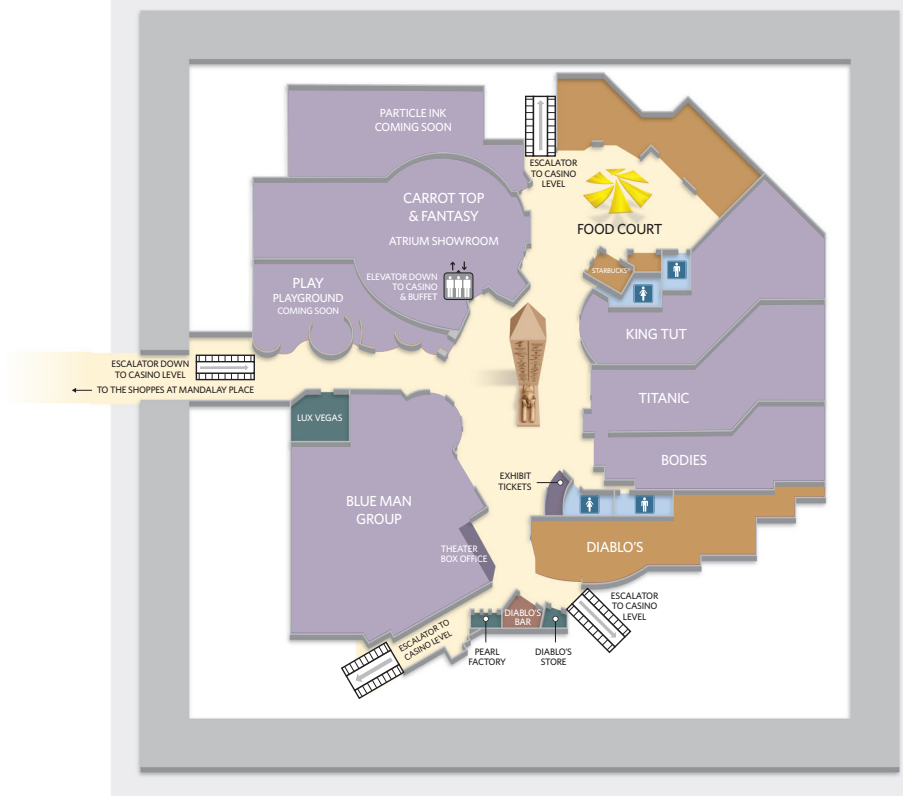

# LUXOR

LAS VEGAS

## MAIN LEVEL (CASINO)

- PUBLIC THOROUGHFARE
- CASINO
- HIGH LIMIT & SPORTS BOOK
- BOX OFFICE & EXHIBIT TICKETS
- ENTERTAINMENT & ATTRACTIONS
- RETAIL
- RESTAURANTS
- BARS AND LOUNGES
- HYPER X ARENA
- CONVENTION SPACE
- SPA, SALON, FITNESS CENTER
- ELEVATORS
- ESCALATORS
- STAIRS AND ESCALATORS
- RESTROOMS
- SHOESHINE

## LEVEL 2 (ATRIUM)

- PUBLIC THOROUGHFARE
- BOX OFFICE & EXHIBIT TICKETS
- ENTERTAINMENT & ATTRACTIONS
- RETAIL
- RESTAURANTS
- BARS AND LOUNGES
- ELEVATORS
- STAIRS AND ESCALATORS
- RESTROOMS

LOWER LEVEL  
& NORTH VALET